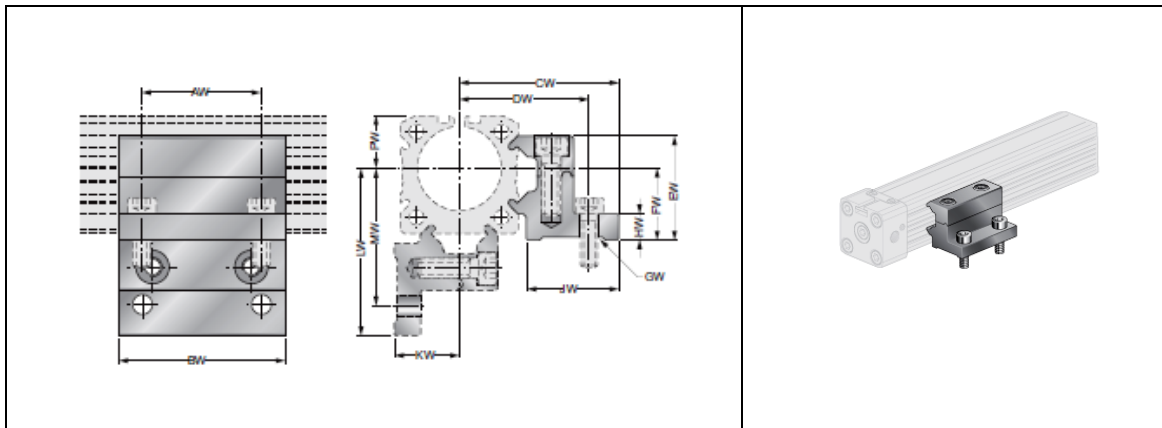

Mobile mid section mounting

ZRL1 series

Art. No. 129655

Type No. MMBW.ZRL1.16

Exemplary illustration

Technical data

For cylinders	ZRL1C, ZRL1F, ZRL1S
Suitable for piston Ø	16 mm
Version	1 piece with 2 screws
Material	Aluminium

Commercial data

Customs tariff number	84129080
Country of origin	DE
eCl@ss 5.1.4	27299202
eCl@ss 9.0	27299202
UNSPSC_Code_v190501	27131708
UNSPSC_CodeDesc_v190501	Mounting bases for pneumatic cylinder

Mobile mid section mounting version W for ZRL1C, ZRL1F - 1 piece with 2 screws

Art. No.	Type No.	Ø	AW	BW	CW	DW	EW	FW	GW	HW	JW	KW	LW	MW	PW
129655	MMBW.ZRL1.16	16	18	30	37.0	32.5	21.0	15	4.5	6	22.4	13.9	38.0	32.9	10.8
129656	MMBW.ZRL1.25	25	36	50	47.5	40.0	31.3	22	5.5	10	26.0	20.0	49.5	42.0	16.0