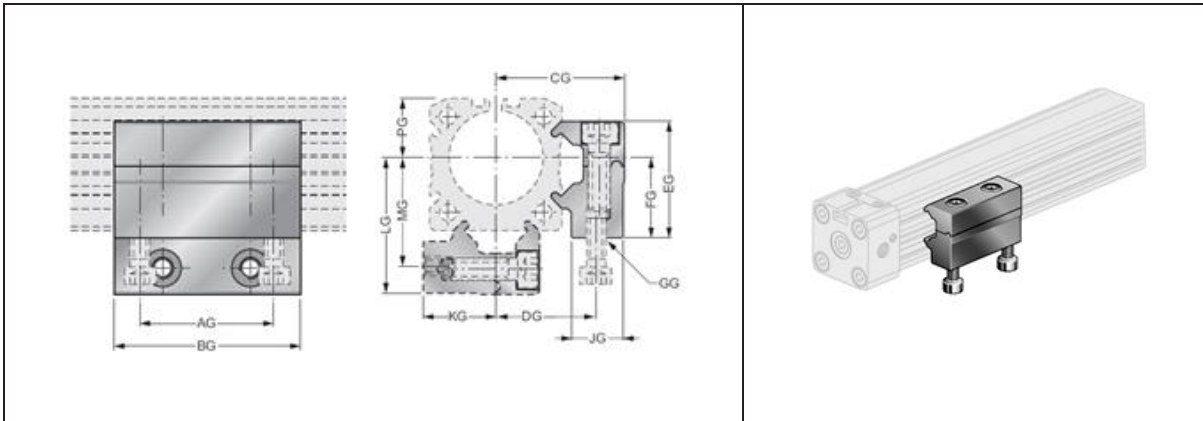

Mobile mid section mounting

ZRL1 series

Art. No. 129653

Type No. MMBG.ZRL1.16

Exemplary illustration

Technical data

For cylinders	ZRL1C, ZRL1F, ZRL1S
Suitable for piston Ø	16 mm
Version	1 piece with 2 screws
Material	Aluminium

Commercial data

Customs tariff number	84129080
Country of origin	DE
eCl@ss 5.1.4	27299202
eCl@ss 9.0	27299202
UNSPSC_Code_v190501	27131708
UNSPSC_CodeDesc_v190501	Mounting bases for pneumatic cylinder

Mobile mid section mounting version G for ZRL1C, ZRL1F - 1 piece with 2 screws