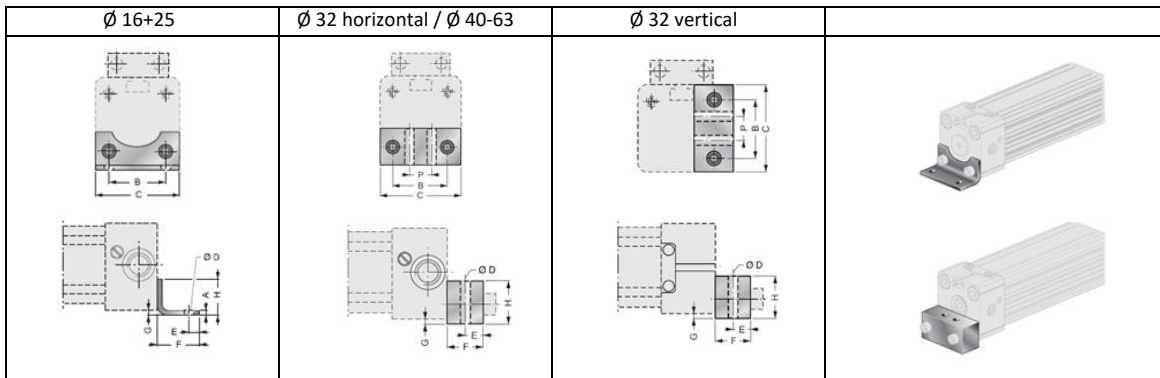

Foot mounting

ZRL1 series

Art. No. 129641

Type No. FB.ZRL1.25

Exemplary illustration

Technical data

For cylinders	ZRL1C, ZRL1F, ZRL1S
Suitable for piston Ø	25 mm
Version	2 pieces with 4 screws
Material	Aluminium

Commercial data

Customs tariff number	84129080
Country of origin	DE
eCl@ss 5.1.4	27299202
eCl@ss 9.0	27299202
UNSPSC_Code_v190501	27131708
UNSPSC_CodeDesc_v190501	Mounting bases for pneumatic cylinder

Accessories for rodless cylinders ZRL1 series
Foot bracket for ZRL1C, ZRL1F, ZRL1S - 2 pieces with 4 screws

Art. No.	Type No.	Ø	A	B	C	D	E	F	G	H	P	Mounting orientation
129640	FB.ZRL1.16	16	1.5	18	26	3.6	4.0	14	1.5	12.5	-	horizontal + vertical
129641	FB.ZRL1.25	25	2.5	27	40	5.5	6.0	22	2.0	18.0	-	horizontal + vertical
129642	FB.ZRL1.32	32	-	36	51	6.5	8.0	24	4.0	20.0	20	horizontal
129643	FB.ZRL1.32V		-	40	56	6.6	8.0	26	4.0	20.0	20	vertical
129644	FB.ZRL1.40	40	-	54	71	9.0	11.5	24	2.0	20.0	30	horizontal + vertical
129645	FB.ZRL1.50	50	-	70	80	9.0	12.5	25	1.0	25.0	45	horizontal + vertical
129646	FB.ZRL1.63	63	-	78	105	11.0	15.0	40	2.0	40.0	48	horizontal + vertical