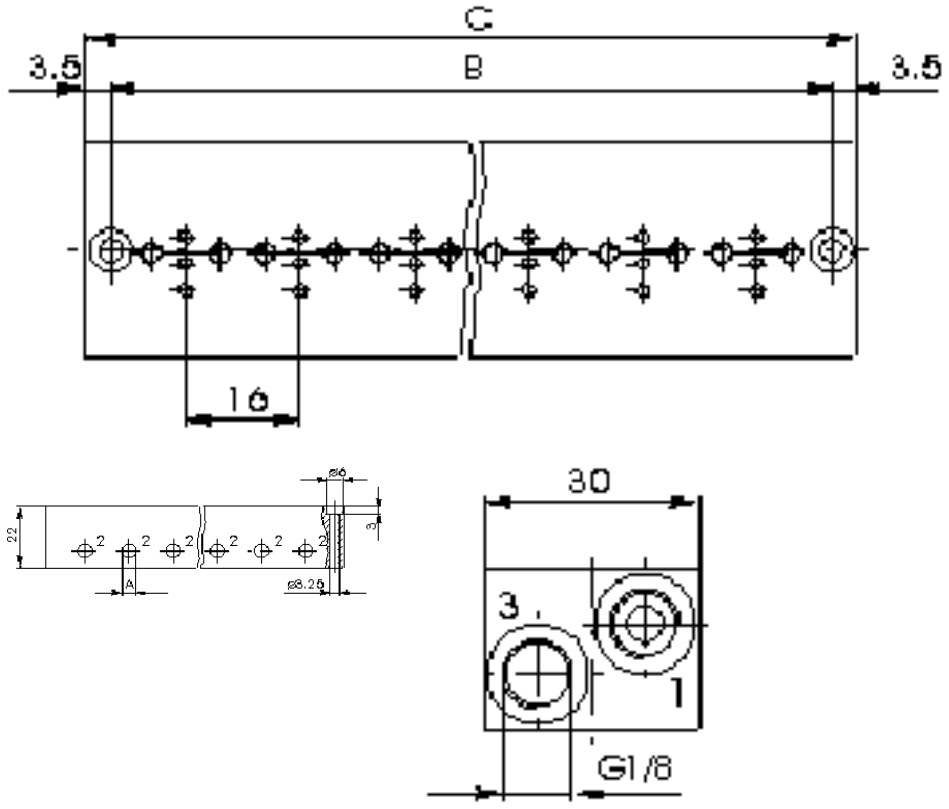

## Series base plate

Art. No. 106658

Type No. 1099.09

Exemplary illustration

### Technical data

Description	Multiple manifold base, 9 ports, M5
Length	156.0 mm

### Dimensions

No. of valves	B mm	C mm	Weight g
9	149.0	156.0	242